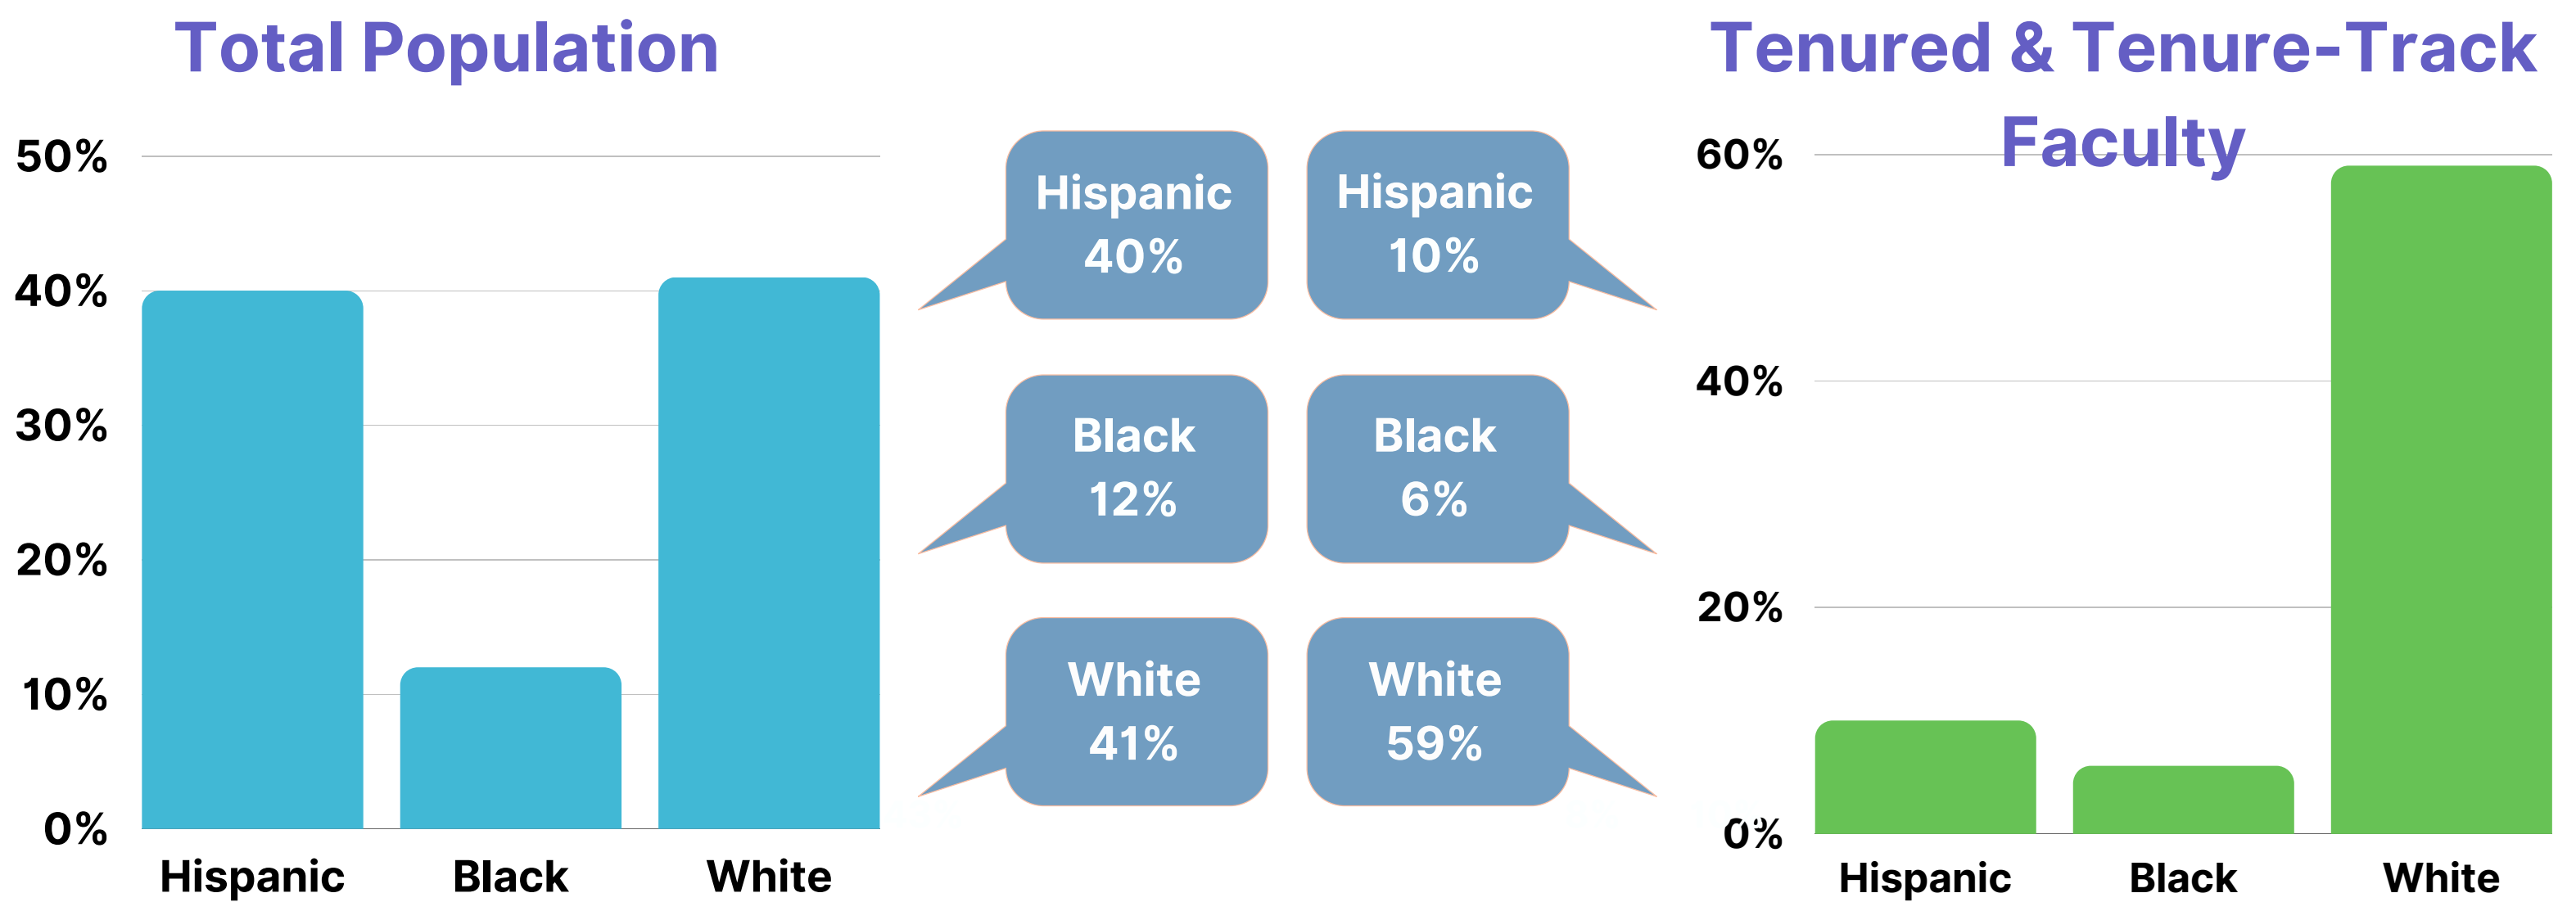

The Texas 88th legislature filed SB17, which bans DEI policies and programs at all public higher education institutions. DEI initiatives and strategies aim to increase the diversity of students and faculty across higher education institutions.

Below is some information about student and faculty demographic data in Texas overall and its universities.

## TEXAS IN 2020:

Total Population vs. Tenure & Tenure Track Faculty

18-24 year olds by Race/Ethnicity Intersectionality with Graduate/Undergraduate Students